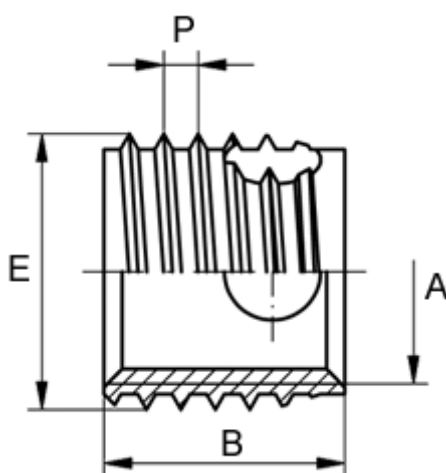

Article number: 12347000140110

Description: KLEE-coil 347 000 140.110
M 14 Hardened/zinc-plated Blue

Measures

| | |
|---------------------------|-------------------|
| Female thread A | = M14 |
| Length B | = 14 |
| Male thread E | = 16.0 |
| Min hole depth blind hole | = 17 |
| Pre-drilled max | = 15.4 |
| Pre-drilled min | = 15.1 |
| Thread pitch P | = 2.00 |
| Type | = 347 000 140 ... |